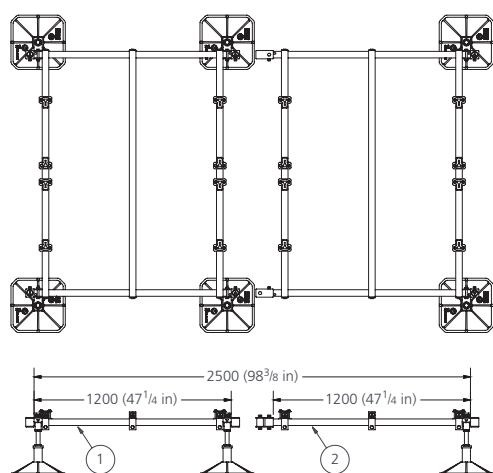

NEW & IMPROVED

THE FRAME THAT EXTENDS IN ANY DIRECTION

Multi Frame Wide & Extension Kit

Multi Frame Wide is 1.2m long and 1.5m wide, providing superb frame stability and prevents overturning in higher wind applications.

EASY TO ASSEMBLE
Cross bars simply place onto the end bars rather than sliding onto.

KEY FEATURES

- Suitable for larger units up to 1.5m width/depth
- Easy adjustment to suit any requirement
- Complete boxed kit of required components
- Install units back to back

KIT INCLUDES

Multi Frame	Frame	Ext.
305mm foot & mat	× 4	× 2
1.2m End bar	× 2	× 2
1.5m Cross bar	× 3	× 3
Unit clamp kit (4 pack)	× 2	× 2
Connector	-	× 4

APPLICATION

Part	Description	Product Code	Box Length		Box Width		Box Height		Box Weight		Max. Load	
			(mm)	(in)	(mm)	(in)	(mm)	(in)	(Kg)	(lbs)	(Kg)	(lbs)
1	Multi Frame Wide	BN6900	1600	62 7/8	350	13 7/8	150	6	52	115	500	1102
2	Wide Extension Kit	BN6901	1600	62 7/8	350	13 7/8	150	6	41	93	500	1102