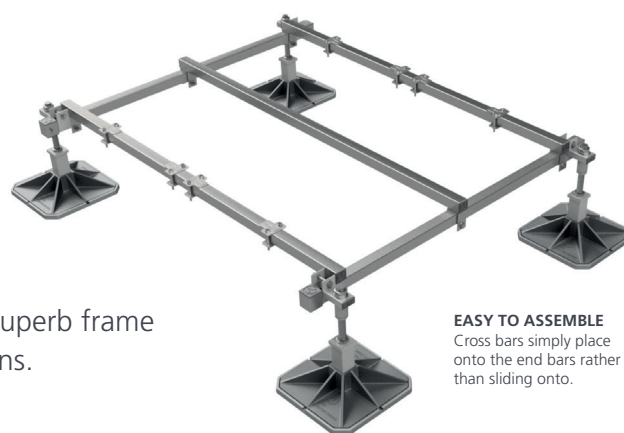

NEW & IMPROVED

THE FRAME THAT EXTENDS IN ANY DIRECTION

Multi Frame Wide & Extension Kit

Multi Frame Wide is 1.2m long and 1.5m wide, providing superb frame stability and prevents overturning in higher wind applications.

EASY TO ASSEMBLE
Cross bars simply place onto the end bars rather than sliding onto.

KEY FEATURES

- Suitable for larger units up to 1.5m width/depth
- Easy adjustment to suit any requirement
- Complete boxed kit of required components
- Install units back to back

KIT INCLUDES

Multi Frame	Frame	Ext.
305mm foot & mat	× 4	× 2
1.2m End bar	× 2	× 2
1.5m Cross bar	× 3	× 3
Unit clamp kit (4 pack)	× 2	× 2
Connector	-	× 4

APPLICATION

Part	Description	Product Code	Box Length		Box Width		Box Height		Box Weight		Max. Load	
			(mm)	(in)	(mm)	(in)	(mm)	(in)	(Kg)	(lbs)	(Kg)	(lbs)
1	Multi Frame Wide	BN6900	1600	62 7/8	350	13 7/8	150	6	52	115	500	1102
2	Wide Extension Kit	BN6901	1600	62 7/8	350	13 7/8	150	6	41	93	500	1102