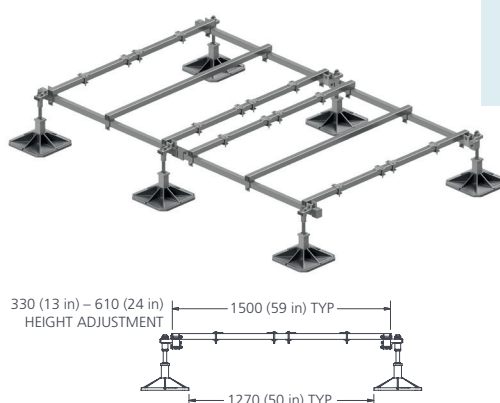

NEW & IMPROVED

THE FRAME THAT EXTENDS IN ANY DIRECTION

Multi Frame Wide & Extension Kit

Multi Frame Wide is 1.2m long and 1.5m wide, providing superb frame stability and prevents overturning in higher wind applications.

EASY TO ASSEMBLE
Cross bars simply place onto the end bars rather than sliding onto.

KEY FEATURES

- Suitable for larger units up to 1.5m width/depth
- Easy adjustment to suit any requirement
- Complete boxed kit of required components
- Install units back to back

KIT INCLUDES

Multi Frame	Frame	Ext.
305mm foot & mat	× 4	× 2
1.2m End bar	× 2	× 2
1.5m Cross bar	× 3	× 3
Unit clamp kit (4 pack)	× 2	× 2
Connector	-	× 4

APPLICATION

Part	Description	Product Code	Box Length		Box Width		Box Height		Box Weight		Max. Load	
			(mm)	(in)	(mm)	(in)	(mm)	(in)	(Kg)	(lbs)	(Kg)	(lbs)
1	Multi Frame Wide	BN6900	1600	62 7/8	350	13 7/8	150	6	52	115	500	1102
2	Wide Extension Kit	BN6901	1600	62 7/8	350	13 7/8	150	6	41	93	500	1102