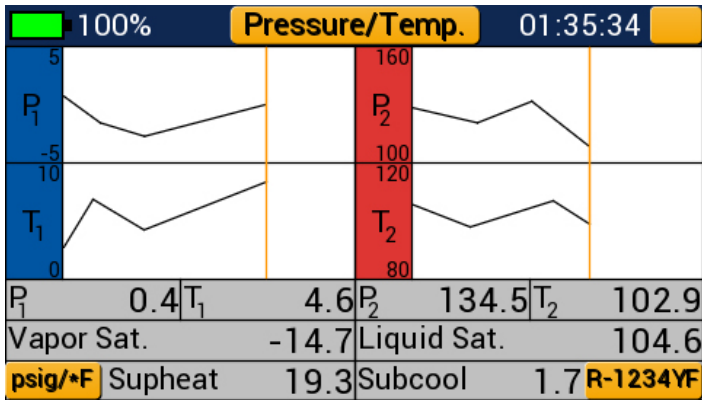

P51-860

FEATURES/ BENEFITS of the P51 TITAN SERIES

- Includes two temperature clamp probes
- Measures high and low side pressures and temperatures
- Displays vapor and liquid saturation temperatures
- System superheat and subcooling calculations
- On board data logging; export to your computer through USB or to your phone via the ManTooth app
- Pressure hold mode displays rate of change for:
 - Pressure hold (P51-860)
 - Pressure hold and evacuation (P51-870)
- 126 refrigerant profiles stored in the instrument including new blends not currently on the Refprop database.
- Backlit display with auto-dimming
- Auto shut-off
- Bluetooth capability for use with ManTooth app
- Optional vacuum sensor available (included with P51-870)
 - Vacuum measurements, targets and leak testing
 - High and low alarms
- Re-chargeable battery with battery life indicator
 - Continuous use no backlight: 80 hours
 - Continuous use full backlight: 5 hours (40860); 4 hours (40870)
- 4-way TITAN valve block
- US and international units (bar, psia, psig, kPa, MPa, kg/cm²)
- Maximum working pressure 700 psia (48.3 bar)
- USB charging port
- IP52 certified
- Robust housing
- Two year warranty

APPLICATIONS

- AC&R System Evaluation
- Evacuation
- Charging
- Leak Testing

ManTooth App Features:

- Check target superheat and subcool by setting dewpoint and bubble point
- Additional monitoring, data logging and report generation
- Generates datalog file
- Available in English, French, Spanish, Dutch, and German
- Data logging to record and document values during servicing
- Improved connectivity and reconnect process if signal is lost
- Ability to download logged data for graphing in Excel
- For iOS and Android devices
- Backwards compatible with existing ManTooth Devices (excluding vacuum gauge)