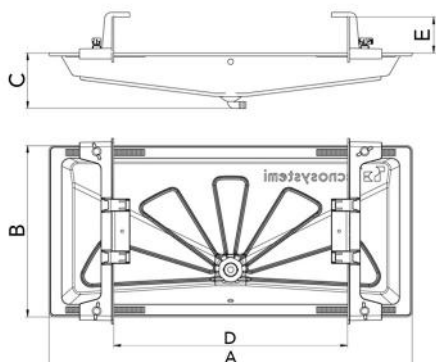

### TECHNICAL SPECIFICATIONS:

- Made of ABS + PMMA plastic in anthracite grey RAL 7016
- Adjustable fastening brackets in PA6
- Coupling for condensate drain pipe  $\varnothing$  16 mm

### DIMENSIONS

CODE	A [mm]	B [mm]	C [mm]	D [mm]	E [mm]
SCD300050	850	400	130	320 + 680	85
SCD300051	1050	400	125	330 + 885	85
SCD300052	1250	500	100	565 + 1125	85