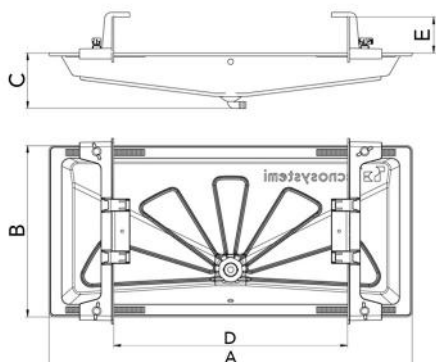

DATASHEET

rev. 02 - 16/09/2022

MADE IN ITALY

BLUE RIVER

Condensate drain pan

11100100F - 11100101F - SCD300030

TECHNICAL SPECIFICATIONS:

- Made of ABS + PMMA plastic ivory
- Adjustable fastening brackets in PA6
- Coupling for condensate drain pipe \varnothing 16 mm

DIMENSIONS

CODE	A [mm]	B [mm]	C [mm]	D [mm]	E [mm]
11100100F	850	400	130	320 + 680	85
11100101F	1050	400	125	330 + 885	85
SCD300030	1250	500	100	565 + 1125	85

ITEMS

CODE	DESCRIPTION
11100100F	"BLUE RIVER" DRAIN PAN IN PMMA W/TELESCOPIC BRACKETS & BLOCKING RACK (850X400 mm)
11100101F	"BLUE RIVER" DRAIN PAN IN PMMA W/TELESCOPIC BRACKETS & BLOCKING RACK (1050x400 mm)
SCD300030	"BLUE RIVER" DRAIN PAN IN PMMA W/TELESCOPIC BRACKETS & BLOCKING RACK (1250x500 mm)