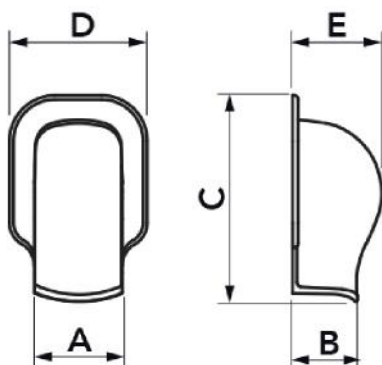

### TECHNICAL SPECIFICATIONS:

- Stiff, shockproof, anti-UVA PVC, white or grey, recyclable
- Innovative design
- Ultra-fast interlocking fastening system
- Large outer flange
- Hole covers
- 3 pre-slots for drain pipe
- 3 pre-drilled holes for wall mounting
- Extremely high outer finish
- Heat shrink barcode packaging
- Paintable
- Operating temperature -20°C / + 60°C

## DIMENSIONS

CODE	MODEL	A [mm]	B [mm]	C [mm]	D [mm]	E [mm]
SCD100144	TM 35 - OPT	35	28	77	56	32
11106001	TM 62 - OPT	66	48	155	95	60
11106002	TM 75 - OPT	78	58	170	110	74
11106003	TM 102 - OPT	104	68	200	135	85
SCD100112	TM 135 - OPT	140	85	237	175	100
SCD100152	TM 75 - OPT	78	58	170	110	74
SCD100153	TM 102 - OPT	104	68	200	135	85
SCD100154	TM 135 - OPT	140	85	237	175	100