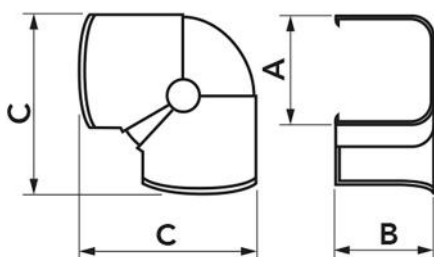

DATASHEET

rev. 00 - 16/09/2022

MADE IN ITALY

OPTIMA CPS

articulated flat curve

11106010 - 11106011 - SCD100158

TECHNICAL SPECIFICATIONS:

- Stiff, shockproof, anti-UVA PVC, white or grey, recyclable
- Innovative design
- Ultra-fast interlocking fastening system
- Bending radius
- Adjustable from 80° to 140°
- Extremely high outer finish
- Heat shrink barcode packaging
- Paintable
- Operating temperature -20°C / +60°C

MODELS AVAILABLE:

WHITE RAL 9010

DIMENSIONS

CODE	MODEL	A [mm]	B [mm]	C [mm]
11106010	CPS 62 - OPT	66	48	185
11106011	CPS 75 - OPT	78	58	130
SCD100158	CPS 75 - OPT	78	58	130

ITEMS

CODE	DESCRIPTION
11106010	CPS62-OPT - "OPTIMA CPS" LINE FLAT JOINTED ELBOW
11106011	CPS75-OPT - "OPTIMA CPS" LINE FLAT JOINTED ELBOW
SCD100158	