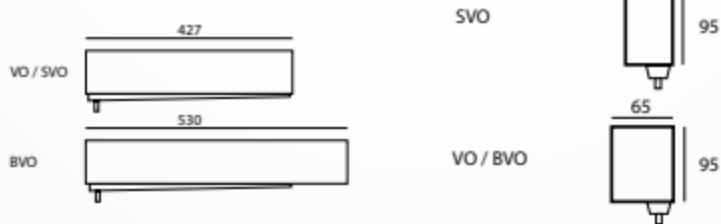

## BOX WITH VERTICAL OUTLET

- Built-in box for pre-installation of air conditioning systems
- Connections for Ø16mm, Ø18mm and Ø20mm drain pipes

Ref	E-BOX VO-L	E-BOX SVO-L*	E-BOX BVO-L
	20 pcs	20 pcs	20 pcs
	600 pcs	600 pcs	480 pcs